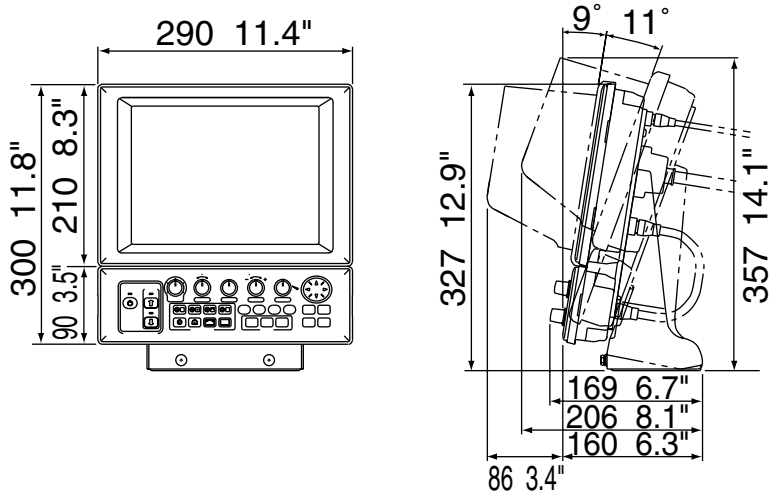

CH250 Dimensional Drawings

CH-250/270/300 Display Unit

5.7 kg 12.6 lb

CH-250/270 Transceiver Unit

3.2 kg 7.1 lb

CH-250 (Hull Unit)

CSH-254 (Travel: 400 mm)

43 kg 94.8 lb

CSH-255 (Travel: 250 mm)

42 kg 92.6 lb