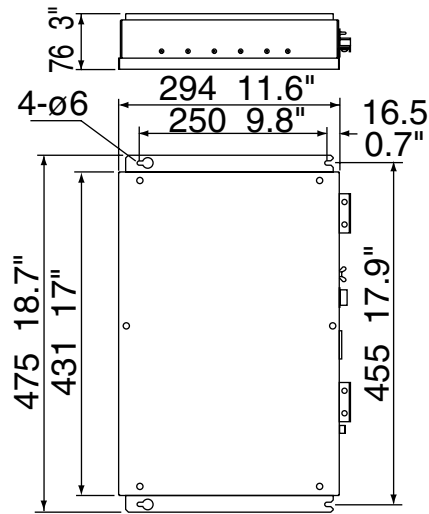

CH250 Dimensional Drawings

CH-250/270/300 Display Unit

5.7 kg 12.6 lb

CH-250/270 Transceiver Unit

3.2 kg 7.1 lb

CH-250 (Hull Unit)

CSH-254 (Travel: 400 mm)

43 kg 94.8 lb

CSH-255 (Travel: 250 mm)

42 kg 92.6 lb